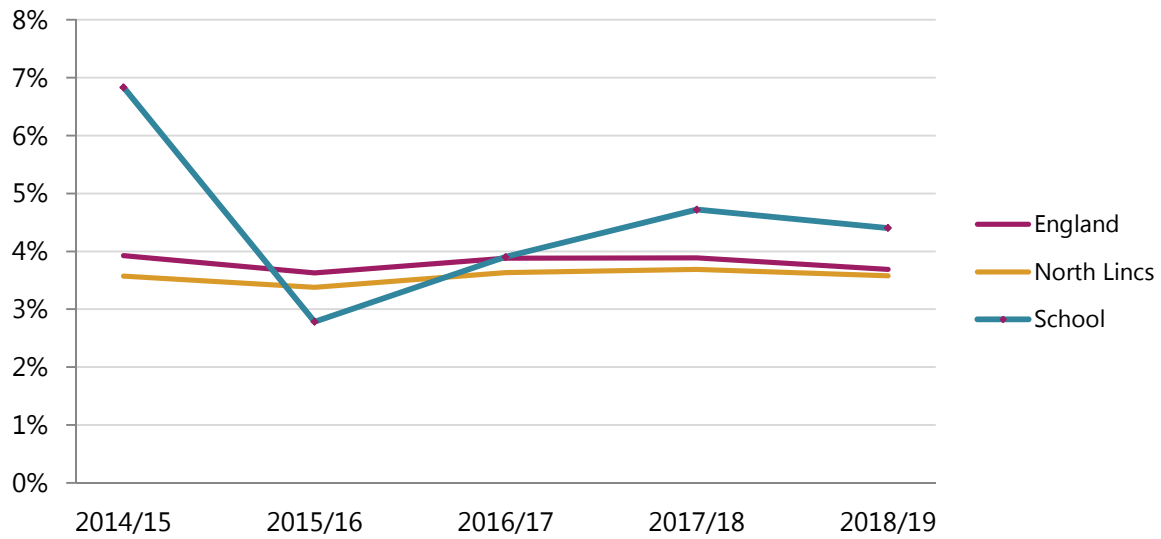

Absence Report - Autumn Term

Eastoft CE Primary School

Autumn Term		2014/15	2015/16	2016/17	2017/18	2018/19
Overall absence	School	6.8%	2.8%	3.9%	4.7%	4.4%
	North Lincs	3.6%	3.4%	3.6%	3.7%	3.6%
	England	3.9%	3.6%	3.9%	3.9%	3.7%
Authorised absence	School	6.3%	2.4%	3.5%	4.0%	4.2%
	North Lincs	3.1%	2.8%	3.0%	2.9%	2.7%
	England	3.2%	2.8%	3.0%	2.9%	2.7%
Unauthorised absence	School	0.6%	0.4%	0.4%	0.7%	0.2%
	North Lincs	0.5%	0.6%	0.6%	0.8%	0.9%
	England	0.8%	0.8%	0.9%	1.0%	1.0%
Persistent Absence	School	23.3%	6.7%	15.4%	14.3%	13.7%
	North Lincs	8.4%	7.7%	9.3%	9.5%	8.9%
	England	10.1%	9.0%	10.0%	10.1%	9.2%

Overall absence - Autumn Term