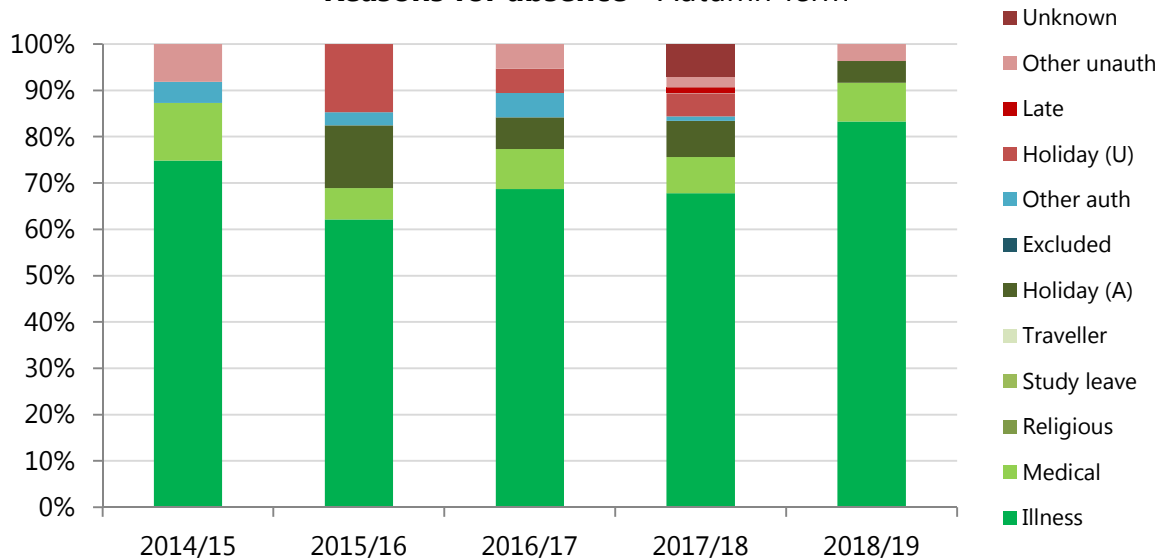

Overall absence - Autumn Term

Persistent absence (10%) - Autumn Term

Absence Report - Autumn Term

Eastoft CE Primary School

| Autumn Term | 2014/15 | | 2015/16 | | 2016/17 | | 2017/18 | | 2018/19 | |
|--------------|---------|------|---------|------|---------|------|---------|------|---------|------|
| Illness | 313 | 5.1% | 110 | 1.7% | 182 | 2.7% | 217 | 3.2% | 249 | 3.7% |
| Medical | 52 | 0.8% | 12 | 0.2% | 23 | 0.3% | 25 | 0.4% | 25 | 0.4% |
| Religious | 0 | 0.0% | 0 | 0.0% | 0 | 0.0% | 0 | 0.0% | 0 | 0.0% |
| Study leave | 0 | 0.0% | 0 | 0.0% | 0 | 0.0% | 0 | 0.0% | 0 | 0.0% |
| Traveller | 0 | 0.0% | 0 | 0.0% | 0 | 0.0% | 0 | 0.0% | 0 | 0.0% |
| Holiday (A) | 0 | 0.0% | 24 | 0.4% | 18 | 0.3% | 25 | 0.4% | 14 | 0.2% |
| Excluded | 0 | 0.0% | 0 | 0.0% | 0 | 0.0% | 0 | 0.0% | 0 | 0.0% |
| Other auth | 19 | 0.3% | 5 | 0.1% | 14 | 0.2% | 3 | 0.0% | 0 | 0.0% |
| Holiday (U) | 0 | 0.0% | 26 | 0.4% | 14 | 0.2% | 16 | 0.2% | 0 | 0.0% |
| Late | 0 | 0.0% | 0 | 0.0% | 0 | 0.0% | 4 | 0.1% | 0 | 0.0% |
| Other unauth | 34 | 0.6% | 0 | 0.0% | 14 | 0.2% | 8 | 0.1% | 11 | 0.2% |
| Unknown | 0 | 0.0% | 0 | 0.0% | 0 | 0.0% | 22 | 0.3% | 0 | 0.0% |

Reasons for absence - Autumn Term

Holidays (sessions per pupil on roll) - Autumn Term