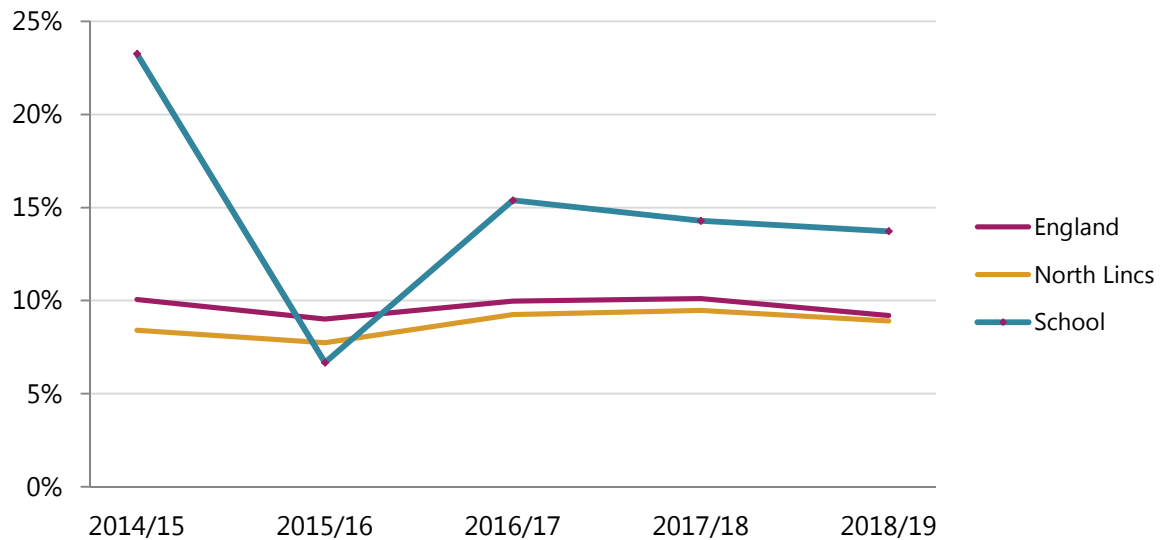

Persistent absence (10%) - Autumn Term