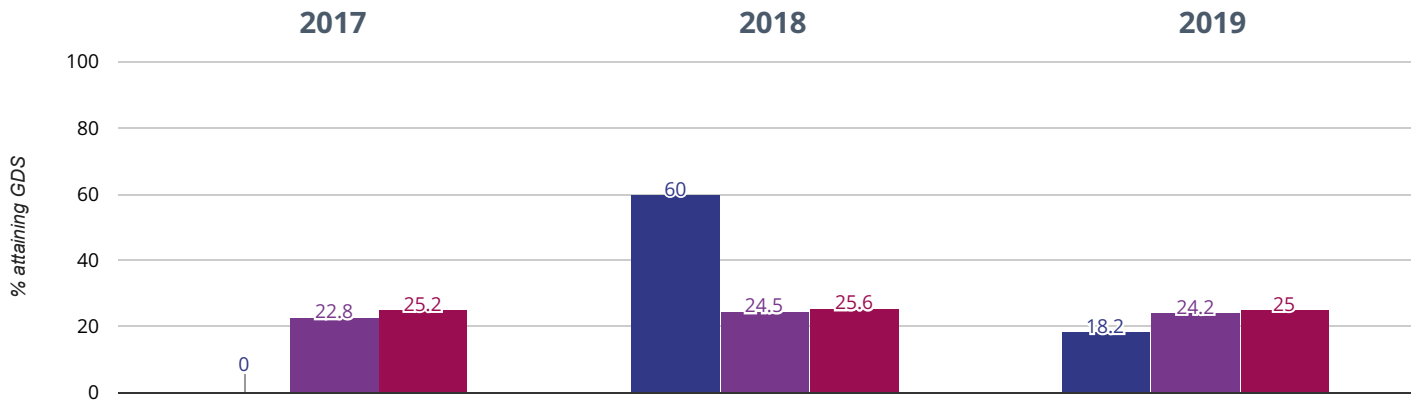

72.7% in 2019

7.3% points drop since 2018

2.3% points drop since 2017

- Eastoft Church of England Primary School
- North Lincolnshire (59)
- NCER National (16552)

Reading - attaining GDS

18.2% in 2019

41.8% points drop since 2018