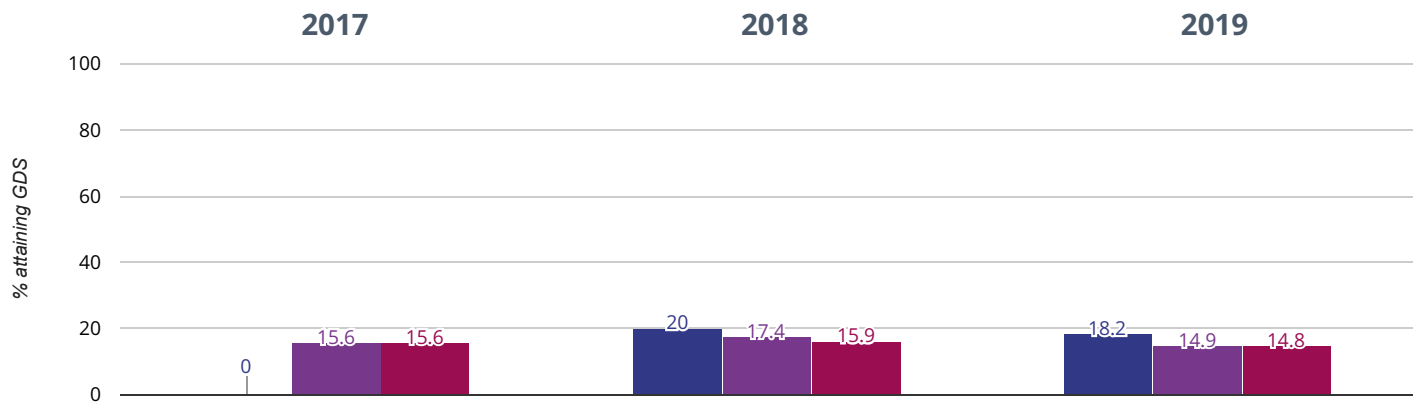

✎ Writing - attaining GDS

18.2% in 2019

1.8% points drop since 2018

18.2% points rise since 2017

■ Eastoft Church of England Primary School
■ North Lincolnshire (59)
■ NCER National (16552)