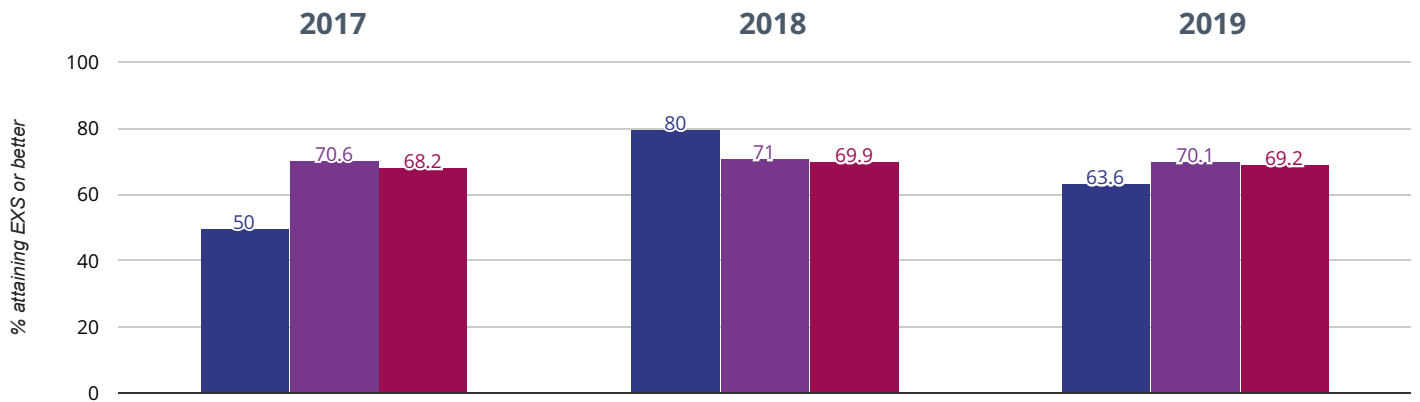

72.7% in 2019

7.3% points drop since 2018

2.3% points drop since 2017

- Eastoft Church of England Primary School
- North Lincolnshire (59)
- NCER National (16552)

Reading - attaining GDS

18.2% in 2019

41.8% points drop since 2018

18.2% points rise since 2017

- Eastoft Church of England Primary School
- North Lincolnshire (59)
- NCER National (16552)

Writing - attaining EXS or better

63.6% in 2019

16.4% points drop since 2018

13.6% points rise since 2017