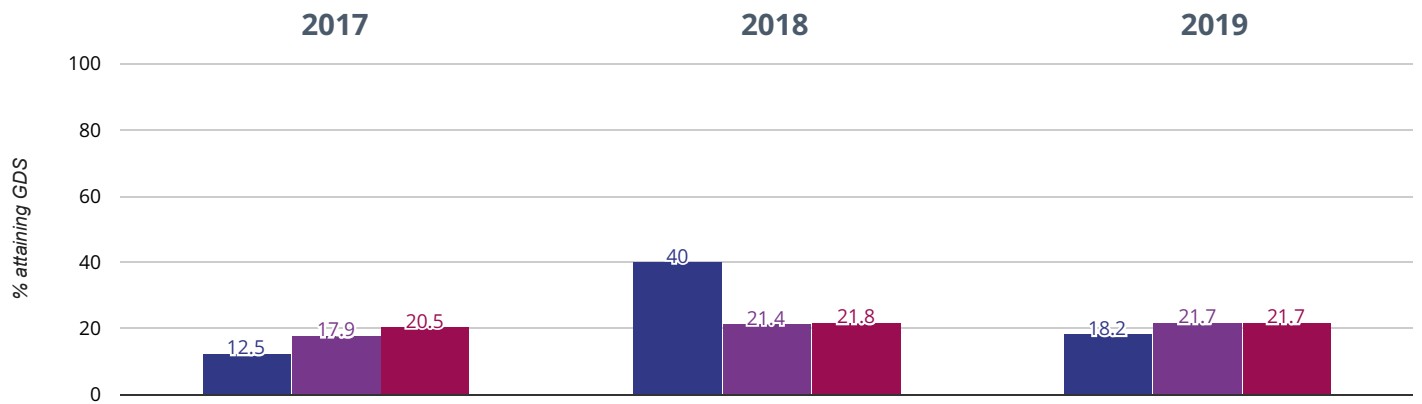

⊕ Maths - attaining EXS or better

90.9% in 2019

10.9% points rise since 2018

28.4% points rise since 2017

■ Eastoft Church of England Primary School
 ■ North Lincolnshire (59)
 ■ NCER National (16552)

+ Maths - attaining GDS

18.2% in 2019

21.8% points drop since 2018

5.7% points rise since 2017

- Eastoft Church of England Primary School
- North Lincolnshire (59)
- NCER National (16552)

Science - attaining EXS

90.9% in 2019

9.1% points drop since 2018