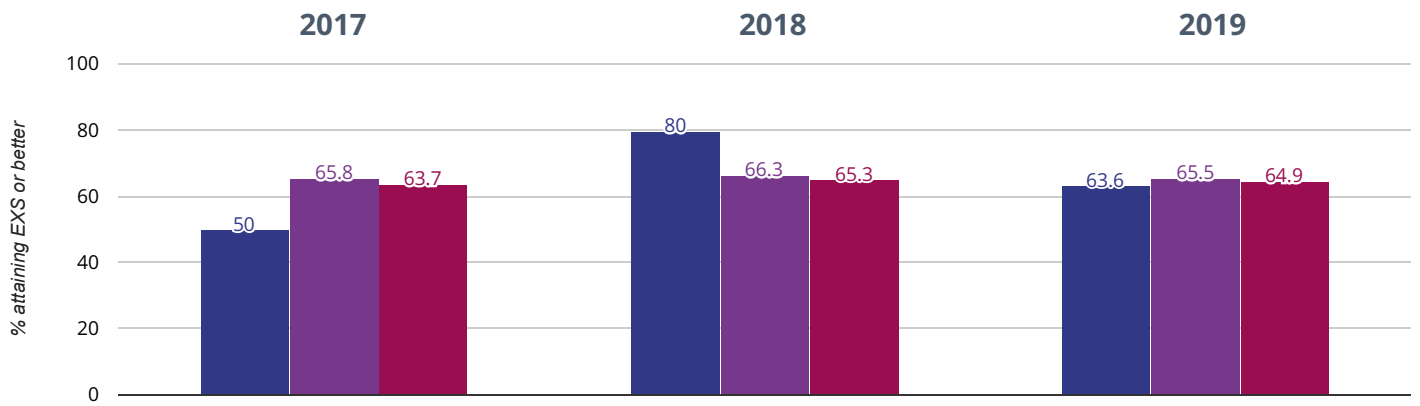

18.2% in 2019

21.8% points drop since 2018

5.7% points rise since 2017

- Eastoft Church of England Primary School
- North Lincolnshire (59)
- NCER National (16552)

Science - attaining EXS

90.9% in 2019

9.1% points drop since 2018

28.4% points rise since 2017

- Eastoft Church of England Primary School
- North Lincolnshire (59)
- NCER National (16552)

RWM - attaining EXS or better

63.6% in 2019

16.4% points drop since 2018

13.6% points rise since 2017