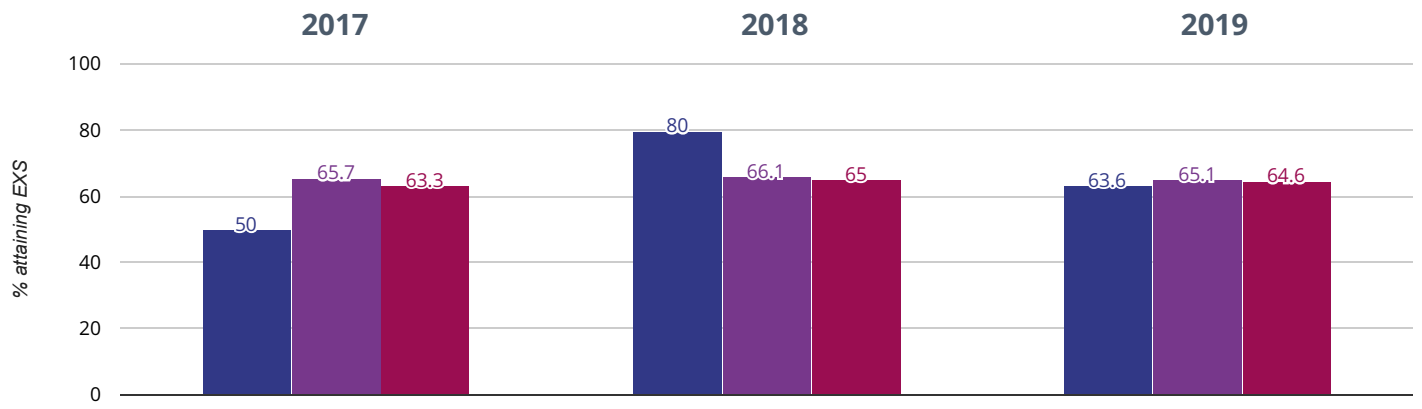

🔗 Reading, Writing, Maths and Science - attaining EXS

63.6 in 2019

16.4 points drop since 2018

13.6 points rise since 2017

- Eastoft Church of England Primary School
- North Lincolnshire (59)
- NCER National (16552)