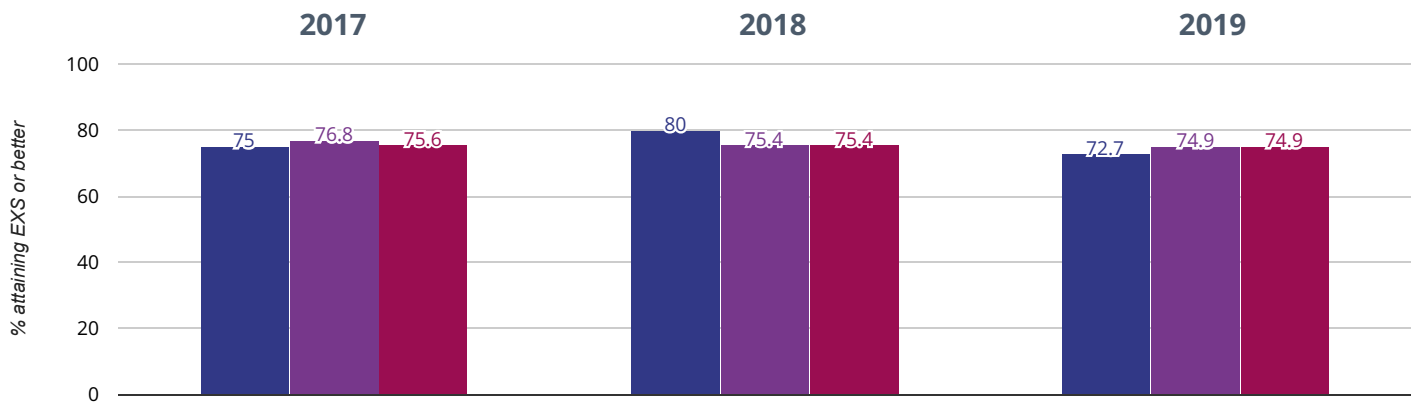

72.7% in 2019

7.3% points drop since 2018

2.3% points drop since 2017

- Eastoft Church of England Primary School
- North Lincolnshire (59)
- NCER National (16552)

Reading - attaining GDS

18.2% in 2019

41.8% points drop since 2018