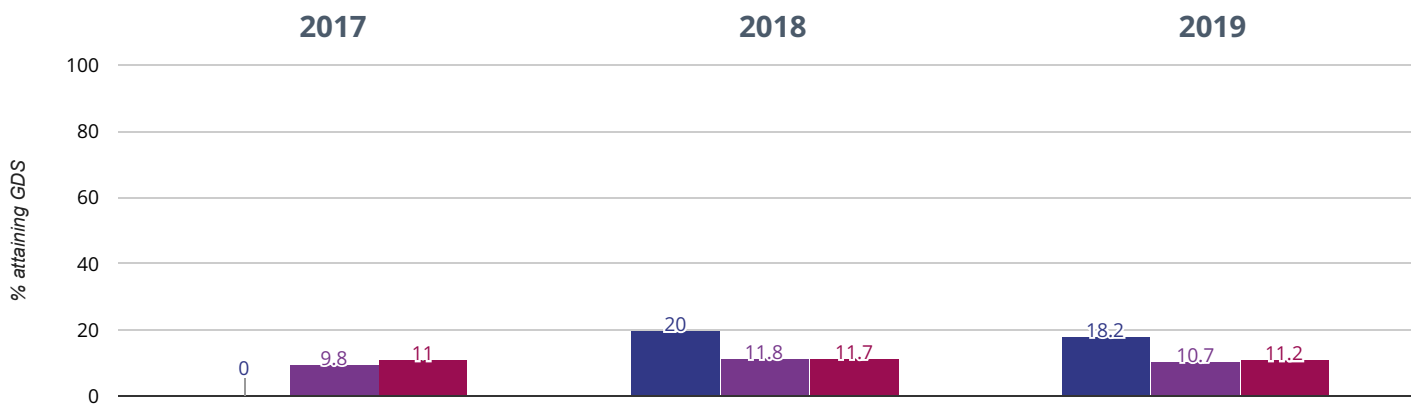

RWM - attaining GDS

18.2% in 2019

1.8% points drop since 2018

18.2% points rise since 2017

■ Eastoft Church of England Primary School
■ North Lincolnshire (59)
■ NCER National (16552)