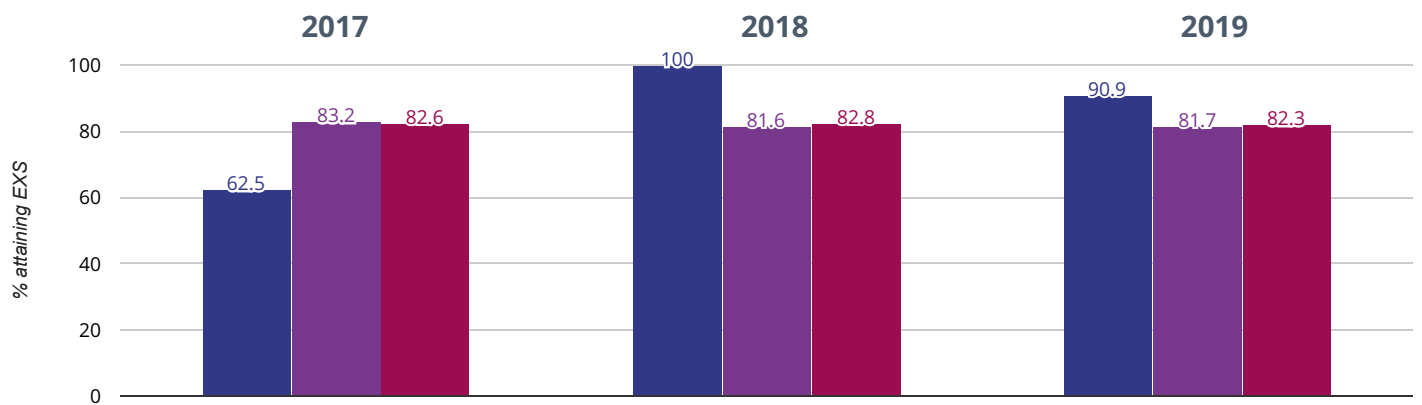

⊕ Maths - attaining EXS or better

90.9% in 2019

10.9% points rise since 2018

28.4% points rise since 2017

■ Eastoft Church of England Primary School
 ■ North Lincolnshire (59)
 ■ NCER National (16552)

+ Maths - attaining GDS

18.2% in 2019

21.8% points drop since 2018

5.7% points rise since 2017

- Eastoft Church of England Primary School
- North Lincolnshire (59)
- NCER National (16552)

Science - attaining EXS

90.9% in 2019

9.1% points drop since 2018