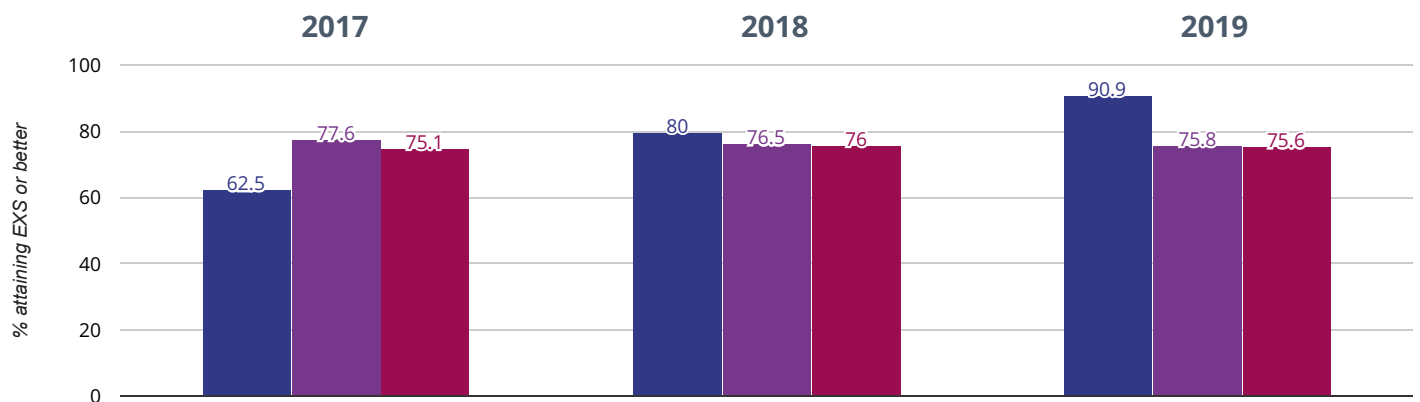

⊕ Maths - attaining EXS or better

90.9% in 2019

10.9% points rise since 2018

28.4% points rise since 2017

■ Eastoft Church of England Primary School
 ■ North Lincolnshire (59)
 ■ NCER National (16552)

+ Maths - attaining GDS