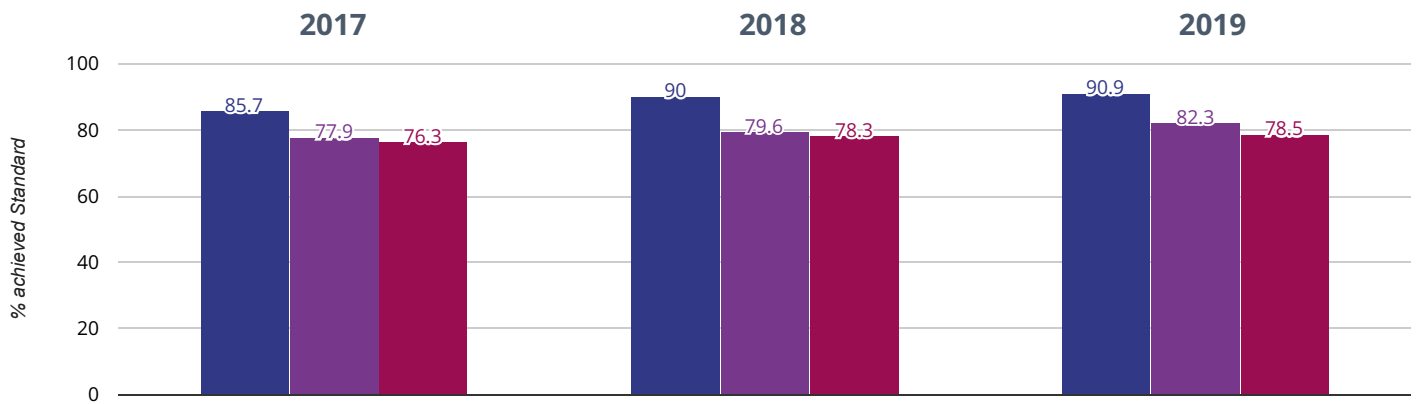

## Reading - average scaled score

**108.7 in 2019**

**1.4 points rise since 2018**

**6.7 points rise since 2017**

■ Eastoft Church of England Primary School   ■ North Lincolnshire (58)  
 ■ NCER National (15981)

## Writing - achieved standard

**90.9% in 2019**

**0.9% points rise since 2018**

**5.2% points rise since 2017**

■ Eastoft Church of England Primary School    
 ■ North Lincolnshire (58)  
■ NCER National (15981)