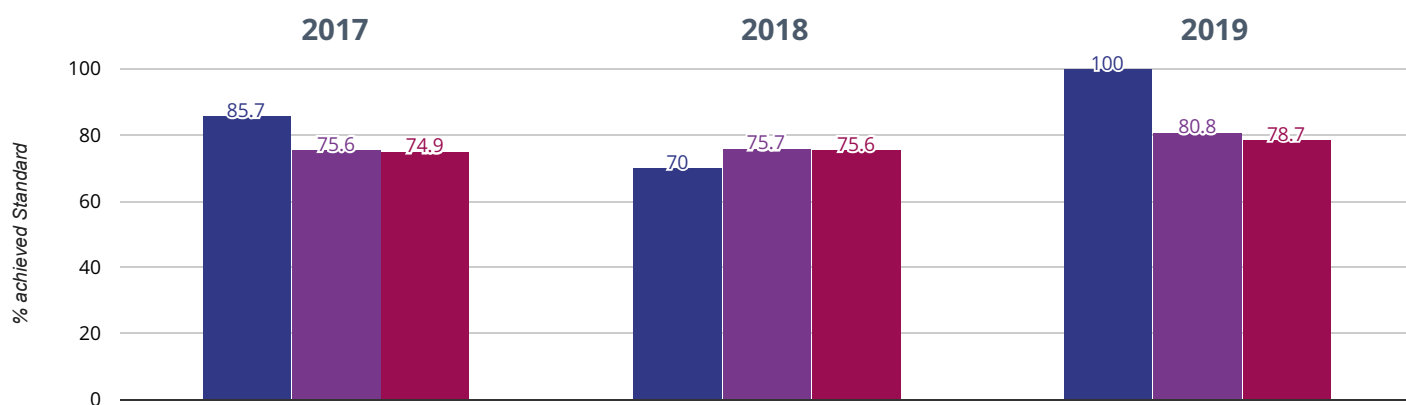

## Writing - high attainers

**36.4% in 2019**

**16.4% points rise since 2018**

**7.8% points rise since 2017**

■ Eastoft Church of England Primary School    
 ■ North Lincolnshire (58)  
■ NCER National (15981)

## ⊕ Maths - achieved standard

**100% in 2019**

**30% points rise since 2018**

**14.3% points rise since 2017**

■ Eastoft Church of England Primary School    ■ North Lincolnshire (58)

■ NCER National (15981)