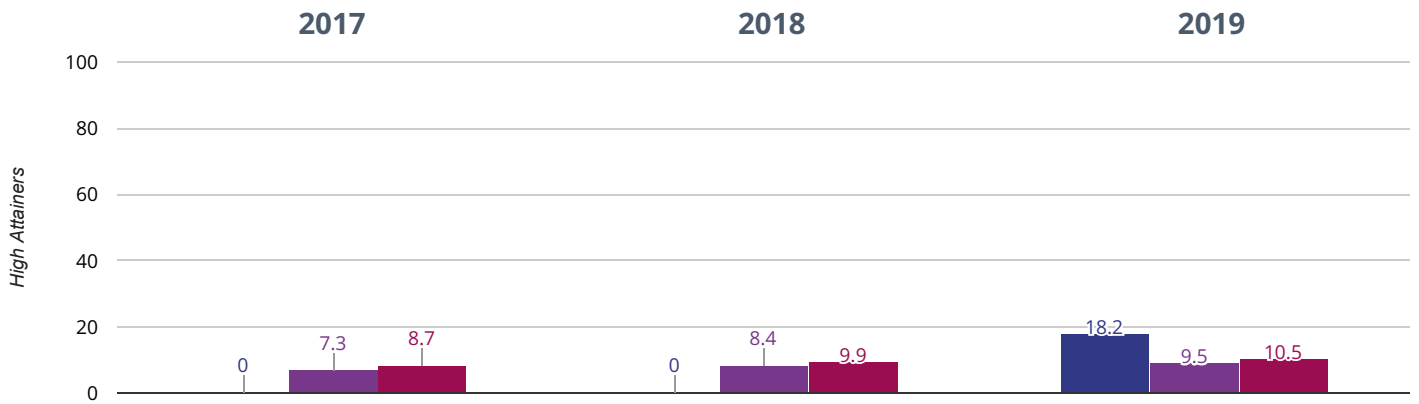

## 🔍 GPS - average scaled score

**111.5 in 2019**

**4.5 points rise since 2018**

**4.4 points rise since 2017**

- Eastoft Church of England Primary School
- North Lincolnshire (58)
- NCER National (15981)

### RWM - achieved standard

**90.9% in 2019**

**20.9% points rise since 2018**

**33.8% points rise since 2017**

- Eastoft Church of England Primary School
- North Lincolnshire (58)
- NCER National (15981)

### RWM - high attainers

**18.2% in 2019**

**18.2% points rise since 2018**

**18.2% points rise since 2017**

- Eastoft Church of England Primary School
- North Lincolnshire (58)
- NCER National (15981)