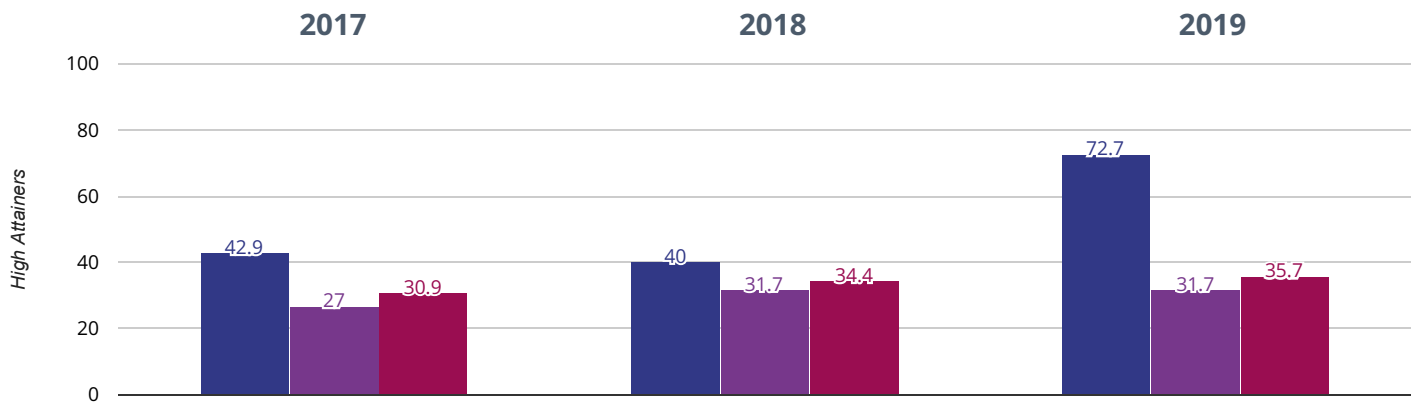

## ⊕ GPS - achieved standard

**100% in 2019**

**10% points rise since 2018**

**14.3% points rise since 2017**

■ Eastoft Church of England Primary School    ■ North Lincolnshire (58)

■ NCER National (15981)

## 🔍 GPS - high attainers

**72.7% in 2019**

**32.7% points rise since 2018**

**29.8% points rise since 2017**

- Eastoft Church of England Primary School
- North Lincolnshire (58)
- NCER National (15981)