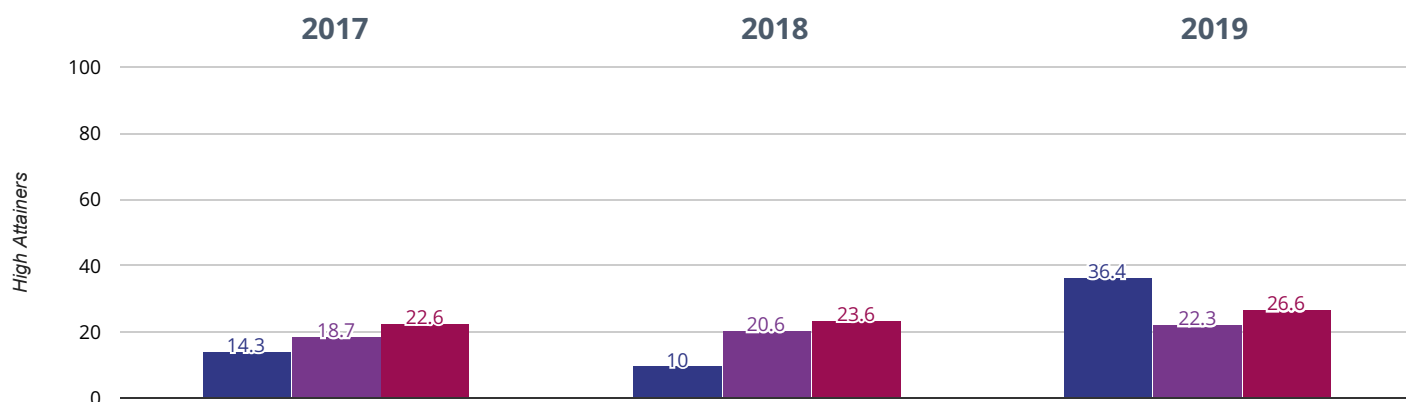

## Writing - high attainers

**36.4% in 2019**

**16.4% points rise since 2018**

**7.8% points rise since 2017**

■ Eastoft Church of England Primary School    
 ■ North Lincolnshire (58)  
■ NCER National (15981)

## ⊕ Maths - achieved standard

**100% in 2019**

**30% points rise since 2018**

**14.3% points rise since 2017**

■ Eastoft Church of England Primary School    ■ North Lincolnshire (58)

■ NCER National (15981)

## ⊕ Maths - high attainers

**36.4% in 2019**

**26.4% points rise since 2018**

**22.1% points rise since 2017**

■ Eastoft Church of England Primary School    ■ North Lincolnshire (58)

■ NCER National (15981)