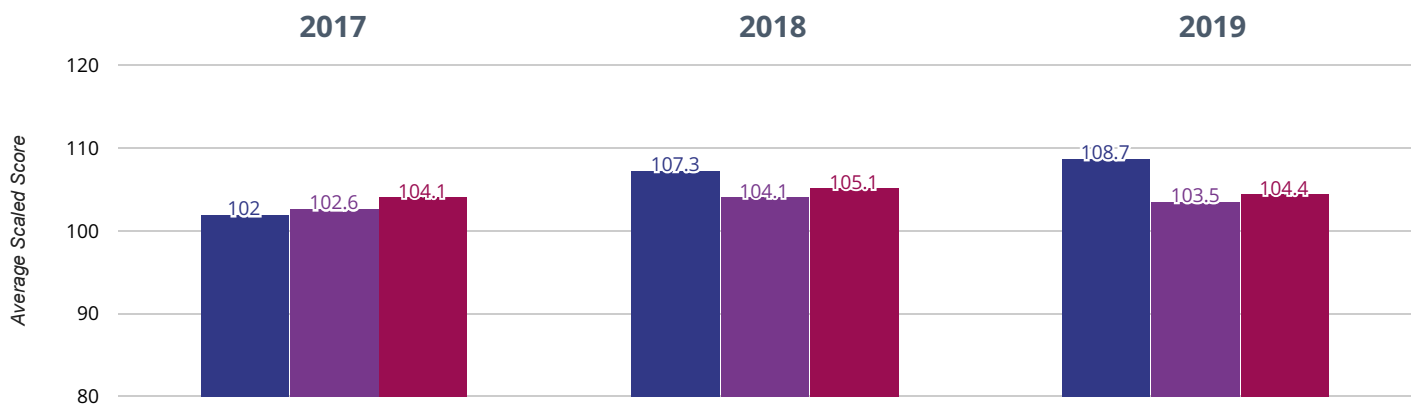

## Reading - high attainers

**45.5% in 2019**

**15.5% points rise since 2018**

**31.2% points rise since 2017**

■ Eastoft Church of England Primary School   ■ North Lincolnshire (58)  
 ■ NCER National (15981)

## Reading - average scaled score

**108.7 in 2019**

**1.4 points rise since 2018**

**6.7 points rise since 2017**

■ Eastoft Church of England Primary School   ■ North Lincolnshire (58)  
 ■ NCER National (15981)