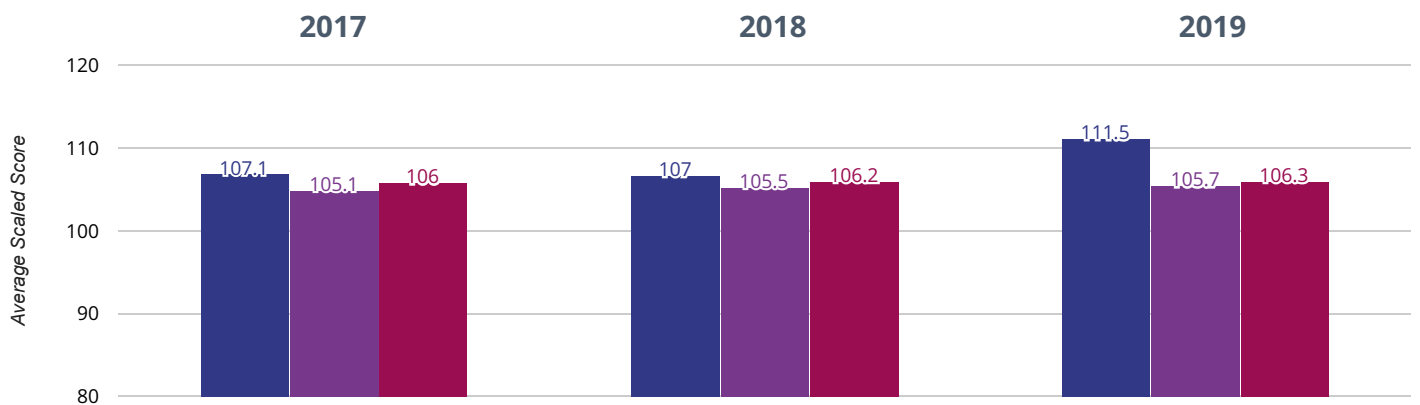

## ⊕ GPS - achieved standard

**100% in 2019**

**10% points rise since 2018**

**14.3% points rise since 2017**

■ Eastoft Church of England Primary School    ■ North Lincolnshire (58)

■ NCER National (15981)

## 🔍 GPS - high attainers

**72.7% in 2019**

**32.7% points rise since 2018**

**29.8% points rise since 2017**

- Eastoft Church of England Primary School
- North Lincolnshire (58)
- NCER National (15981)

## 🔍 GPS - average scaled score

**111.5 in 2019**

**4.5 points rise since 2018**

**4.4 points rise since 2017**

- Eastoft Church of England Primary School
- North Lincolnshire (58)
- NCER National (15981)