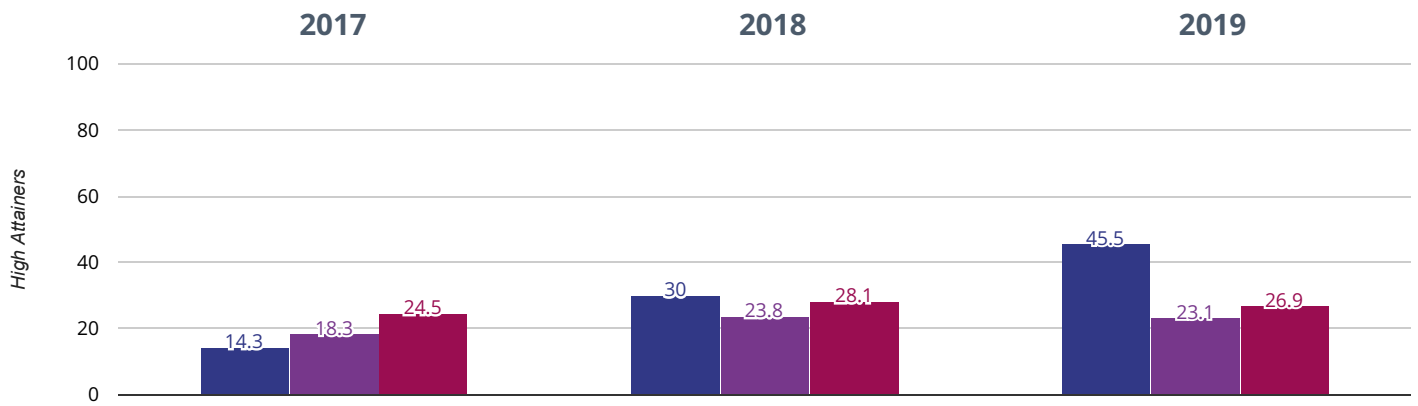

## 📖 Reading - achieved standard

**100% in 2019**

**0% change from 2018**

**42.9% points rise since 2017**

- Eastoft Church of England Primary School
- North Lincolnshire (58)
- NCER National (15981)

## Reading - high attainers

**45.5% in 2019**

**15.5% points rise since 2018**

**31.2% points rise since 2017**

■ Eastoft Church of England Primary School   ■ North Lincolnshire (58)  
 ■ NCER National (15981)