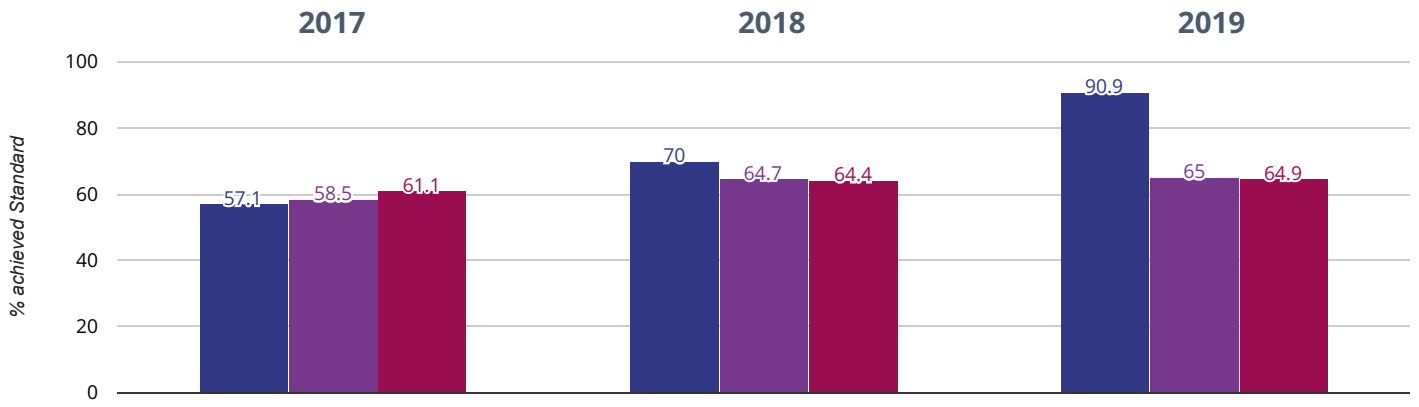

## 🔍 GPS - high attainers

**72.7% in 2019**

**32.7% points rise since 2018**

**29.8% points rise since 2017**

- Eastoft Church of England Primary School
- North Lincolnshire (58)
- NCER National (15981)

## 🔍 GPS - average scaled score

**111.5 in 2019**

**4.5 points rise since 2018**

**4.4 points rise since 2017**

- Eastoft Church of England Primary School
- North Lincolnshire (58)
- NCER National (15981)

### RWM - achieved standard

**90.9% in 2019**

**20.9% points rise since 2018**

**33.8% points rise since 2017**

- Eastoft Church of England Primary School
- North Lincolnshire (58)
- NCER National (15981)