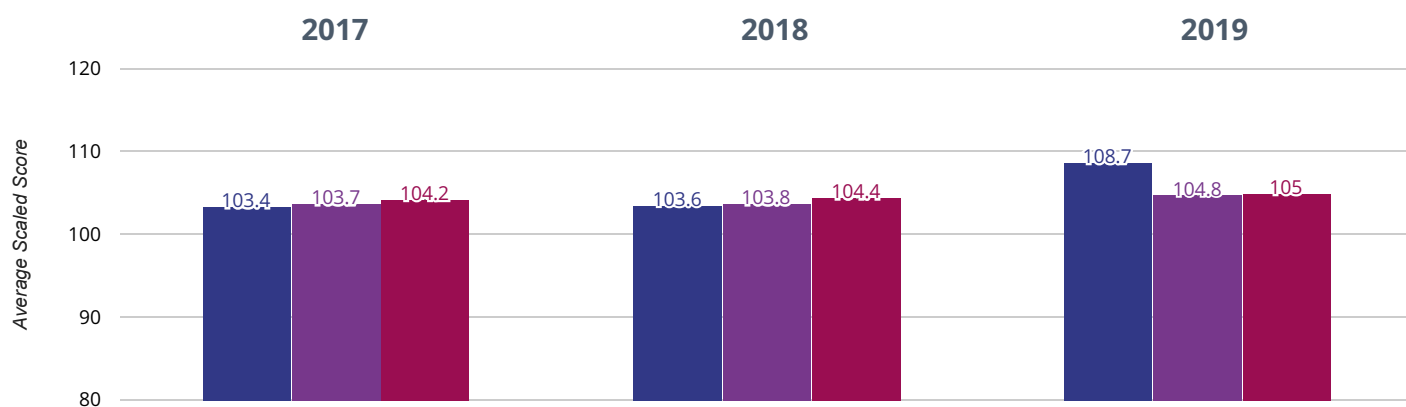

## ⊕ Maths - achieved standard

**100% in 2019**

**30% points rise since 2018**

**14.3% points rise since 2017**

■ Eastoft Church of England Primary School    ■ North Lincolnshire (58)

■ NCER National (15981)

## ⊕ Maths - high attainers

**36.4% in 2019**

**26.4% points rise since 2018**

**22.1% points rise since 2017**

■ Eastoft Church of England Primary School    ■ North Lincolnshire (58)

■ NCER National (15981)

## ⊕ Maths - average scaled score

**108.7 in 2019**

**5.1 points rise since 2018**

**5.3 points rise since 2017**

■ Eastoft Church of England Primary School    ■ North Lincolnshire (58)

■ NCER National (15981)