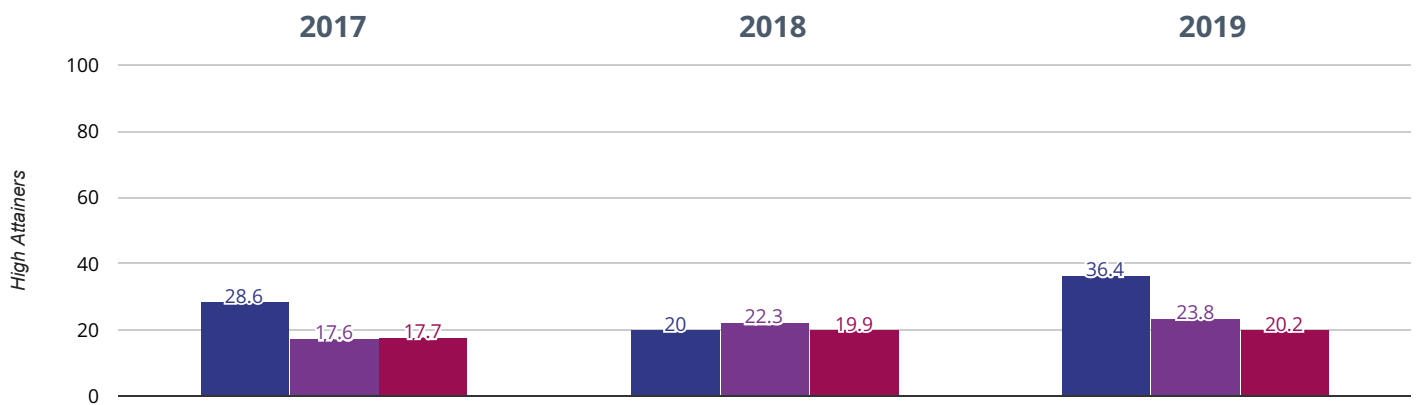

## Writing - achieved standard

**90.9% in 2019**

**0.9% points rise since 2018**

**5.2% points rise since 2017**

■ Eastoft Church of England Primary School    
 ■ North Lincolnshire (58)  
■ NCER National (15981)

## Writing - high attainers

**36.4% in 2019**

**16.4% points rise since 2018**

**7.8% points rise since 2017**

■ Eastoft Church of England Primary School    
 ■ North Lincolnshire (58)  
■ NCER National (15981)