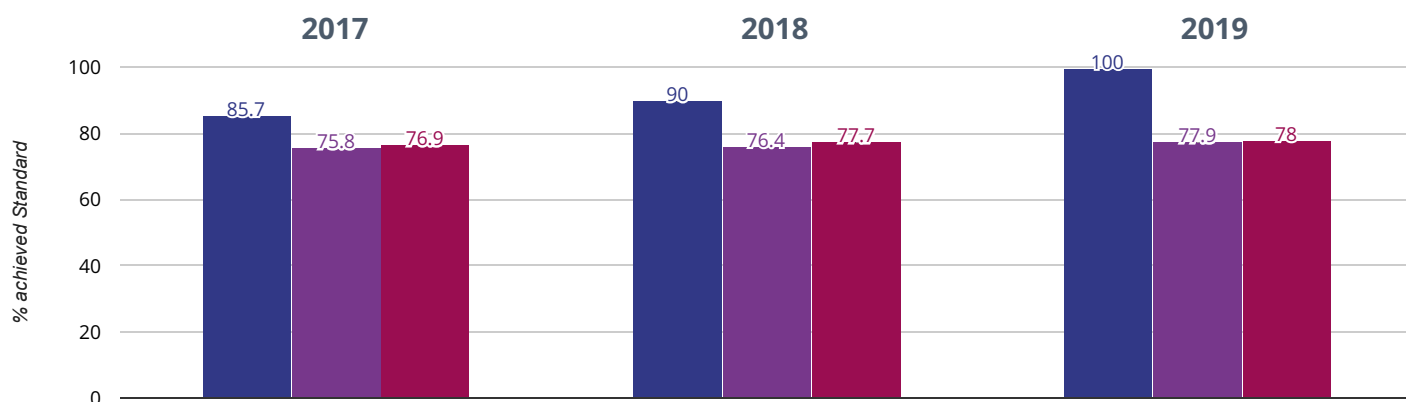

## ⊕ Maths - average scaled score

**108.7 in 2019**

**5.1 points rise since 2018**

**5.3 points rise since 2017**

■ Eastoft Church of England Primary School    ■ North Lincolnshire (58)

■ NCER National (15981)

## ⊕ GPS - achieved standard

**100% in 2019**

**10% points rise since 2018**

**14.3% points rise since 2017**

■ Eastoft Church of England Primary School    ■ North Lincolnshire (58)

■ NCER National (15981)