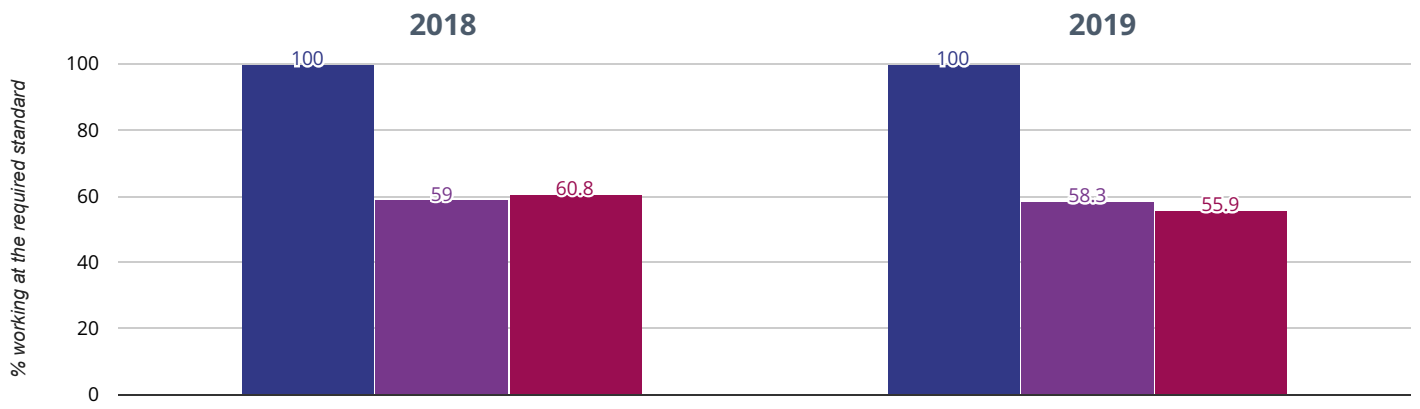

## Year 1: Working At

**71.4% in 2019**

**16.1% points drop since 2018**

**8.6% points drop since 2017**

- Eastoft Church of England Primary School
- North Lincolnshire (59)
- NCER National (16300)

## 🎤 Year 2: Working At

**100% in 2019**

**0% change from 2018**

- Eastoft Church of England Primary School
- North Lincolnshire (54)
- NCER National (15622)