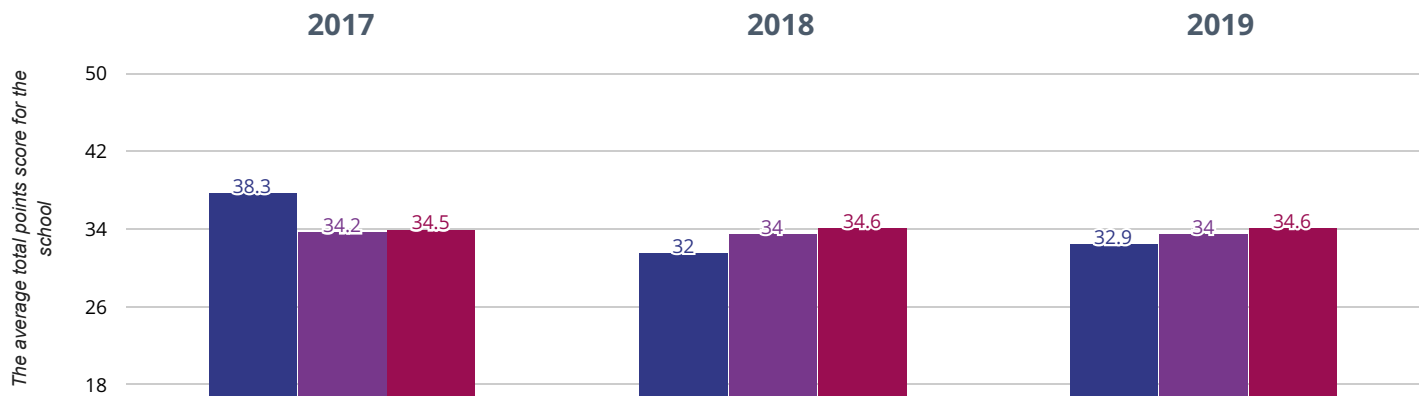

✉ If you have any queries regarding the data within the Real Time Data graphs, please **contact your Local Authority**.

EASTOFT CHURCH OF ENGLAND PRIMARY SCHOOL

Brought to you by [the NCER](#)

★ Good Level Of Development

90% in 2019

20% points rise since 2018

18.6% points rise since 2017

■ Eastoft Church of England Primary School
 ■ North Lincolnshire (61)
 ■ NCER National (17645)

Average Total Points Score

32.9 in 2019

0.9 points rise since 2018