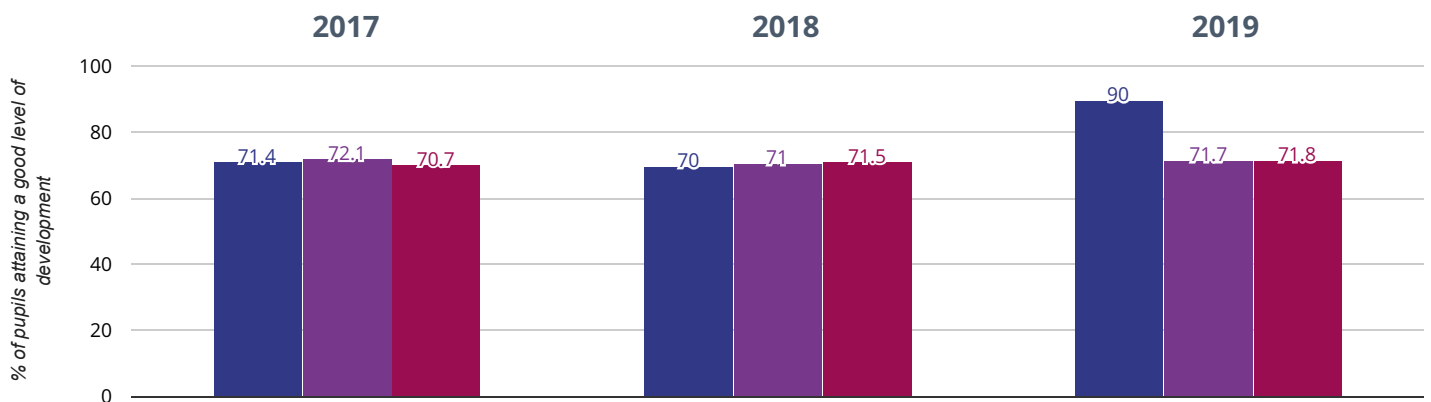

✉ If you have any queries regarding the data within the Real Time Data graphs, please **contact your Local Authority**.

EASTOFT CHURCH OF ENGLAND PRIMARY SCHOOL

Brought to you by [the NCER](#)

★ Good Level Of Development

90% in 2019

20% points rise since 2018

18.6% points rise since 2017

■ Eastoft Church of England Primary School
 ■ North Lincolnshire (61)
 ■ NCER National (17645)

Average Total Points Score

32.9 in 2019

0.9 points rise since 2018